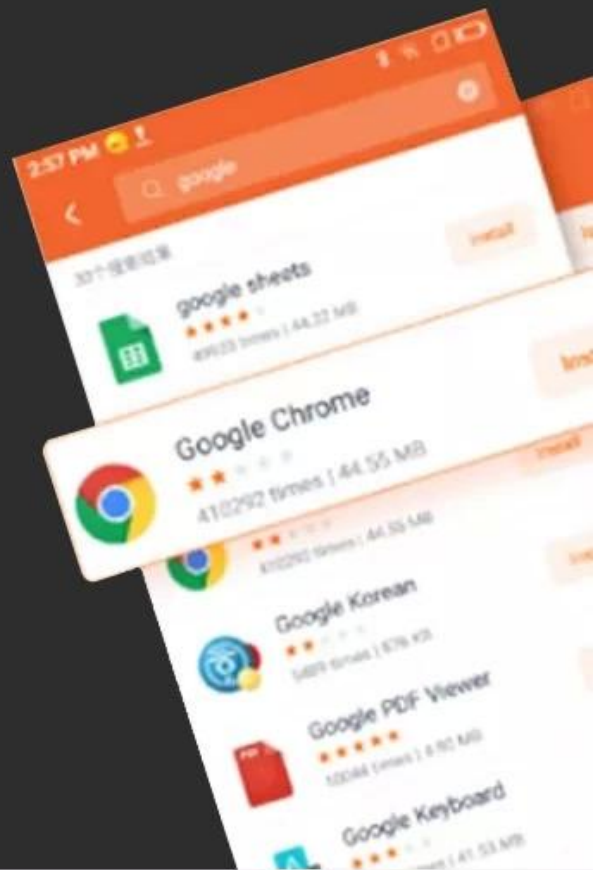

Support Download APP from Google Play Store

High Quality and Performance, Your reliable POS