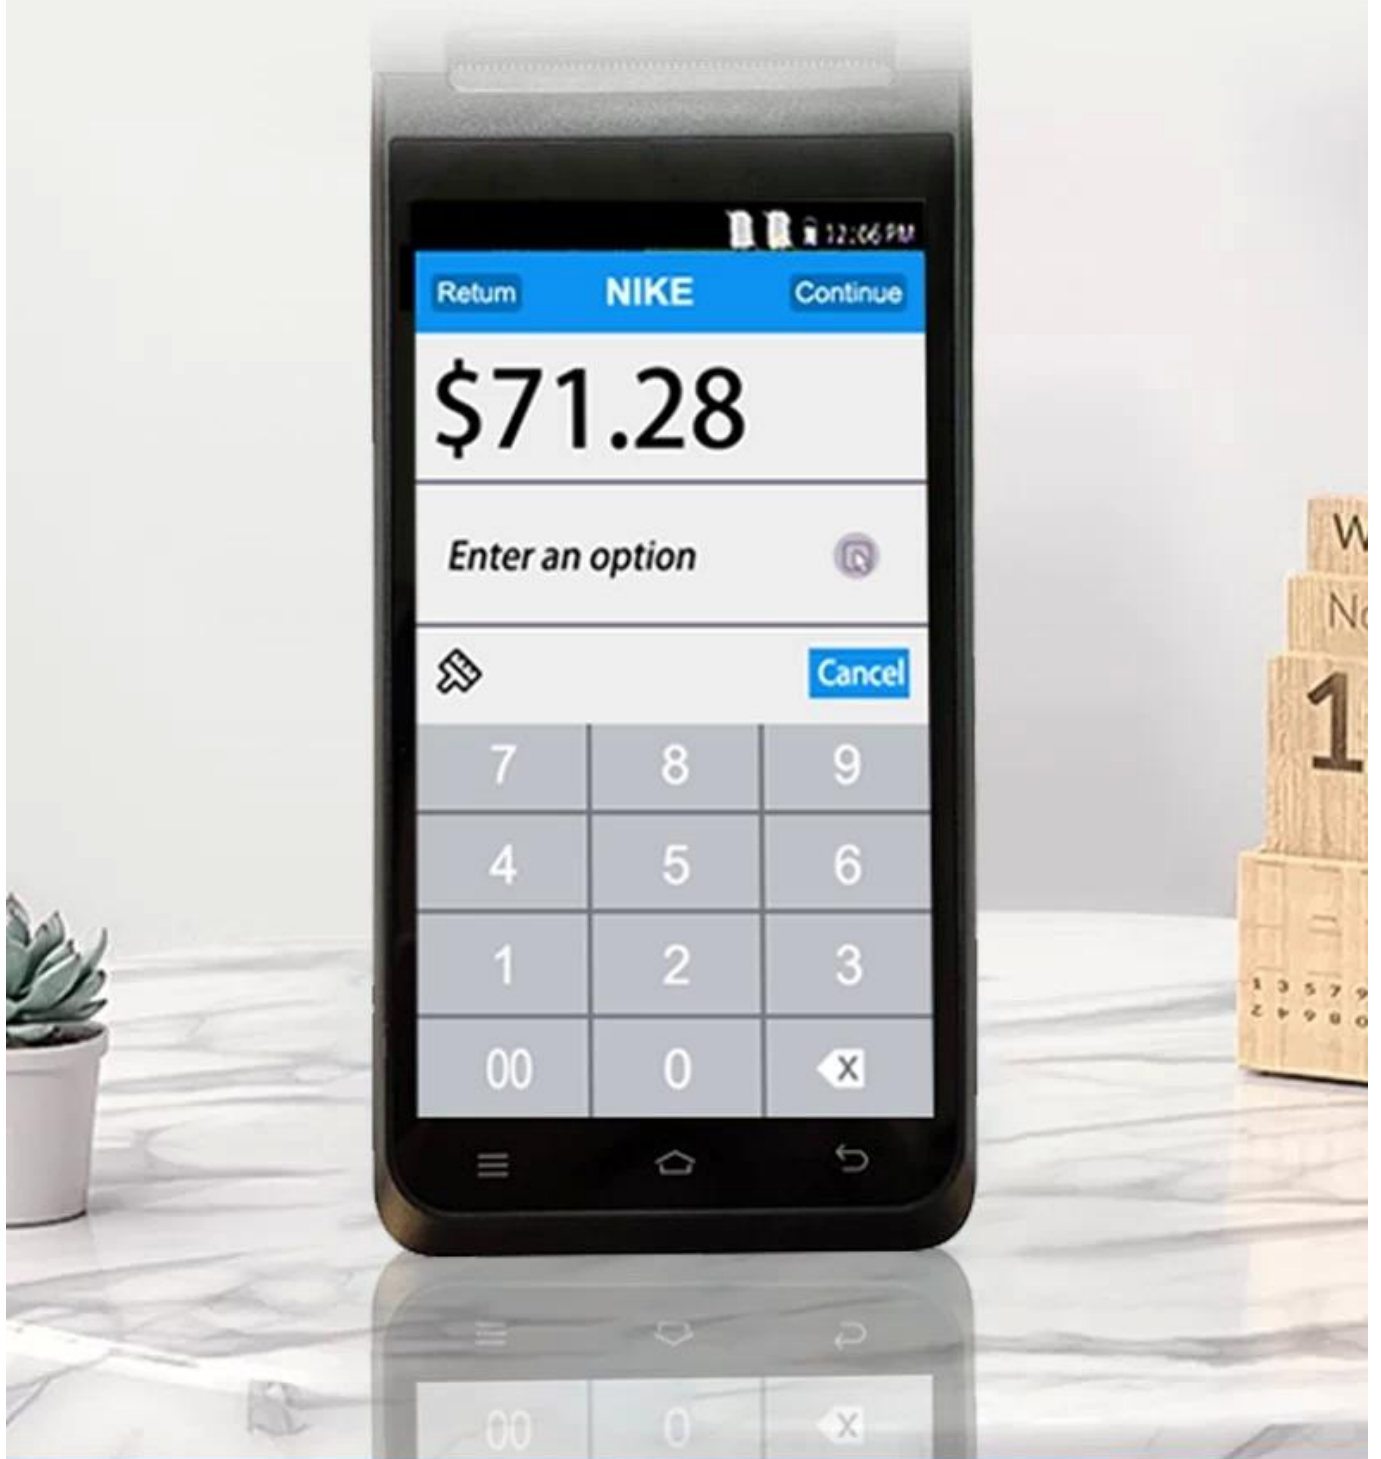

Model	POS-T2
Name	5.5 inch capacitive touch screen, support the electronic signature
Battery	3.8 V /6400mAh
Power Adapter	Input□100-240V, 50/60Hz,1.5A Output□5V DC /2A
Charger interface	USB type C
Main screen	5.5 inch HD touch screen dispaly
Resolution	720*1280 IPS
Performance	
CPU	Deca-core MT6797 Tri-Cluste-A72*2+A53*8 2.3GHz processor
RAM	3GB
Flash	16GB Flash
Communication	2G/3G/4G
Operating System	Android 8.0
Button	Power button, Scan Button,Volume button
Bluetooth	Bluetooth 4.0
WIFI	WIFI 802.11 b.g.n.ac
Printer	58mm Thermal Receipt and label Printer
Paper Roll	Width: 58mm; Diameter: ≤40mm
Scanner	5 Mega-pixel Camera decoding, 2D Scanner (Option)
NFC	Support ISO/IEC 14443A&B, Mifare, felica card
SIM slot	Sim*2 (default) or Sim*1+Sam*1 for option
Speaker	Digital Audio speaker
Fingerprint	FBI/STQC Fingerprint (Optional)
GPS or AGPS	Support GPS+AGPS
MDM	Support
Peripheral Accessories	
Accessories	USB Type C*1
	Charging adapter*1
	user manual*1
Environment	
Operating temperature	0 to 40 degrees centigrade
Storage temperature	-10 to 60 degrees centigrade
Working humidity	10%~80%
Storage humidity	10%~90%

Built-in NFC Module

2G/3G/4G communication

Support Download APP from Google Play Store

High Quality and Performance, Your reliable POS

Large paper bin Print more durable

Can accommodate 42mm diameter thermal paper to avoid frequent paper changes and improve printing efficiency.

58mm

Maximum
paper width

42mm

Maximum
paper diameter

■ SMART PRINTING

Thermal Receipt / Label Printing

Built-in high speed 58mm thermal receipt and label printer

5.5-inch HD IPS Screen

720*1280 resolution, stable every pixel, allowing users to see more clearly

2D Barcode Scanner for Optional

5 Million Rear HD Camera
quickly identify barcodes QR codes
record important information

Scan code