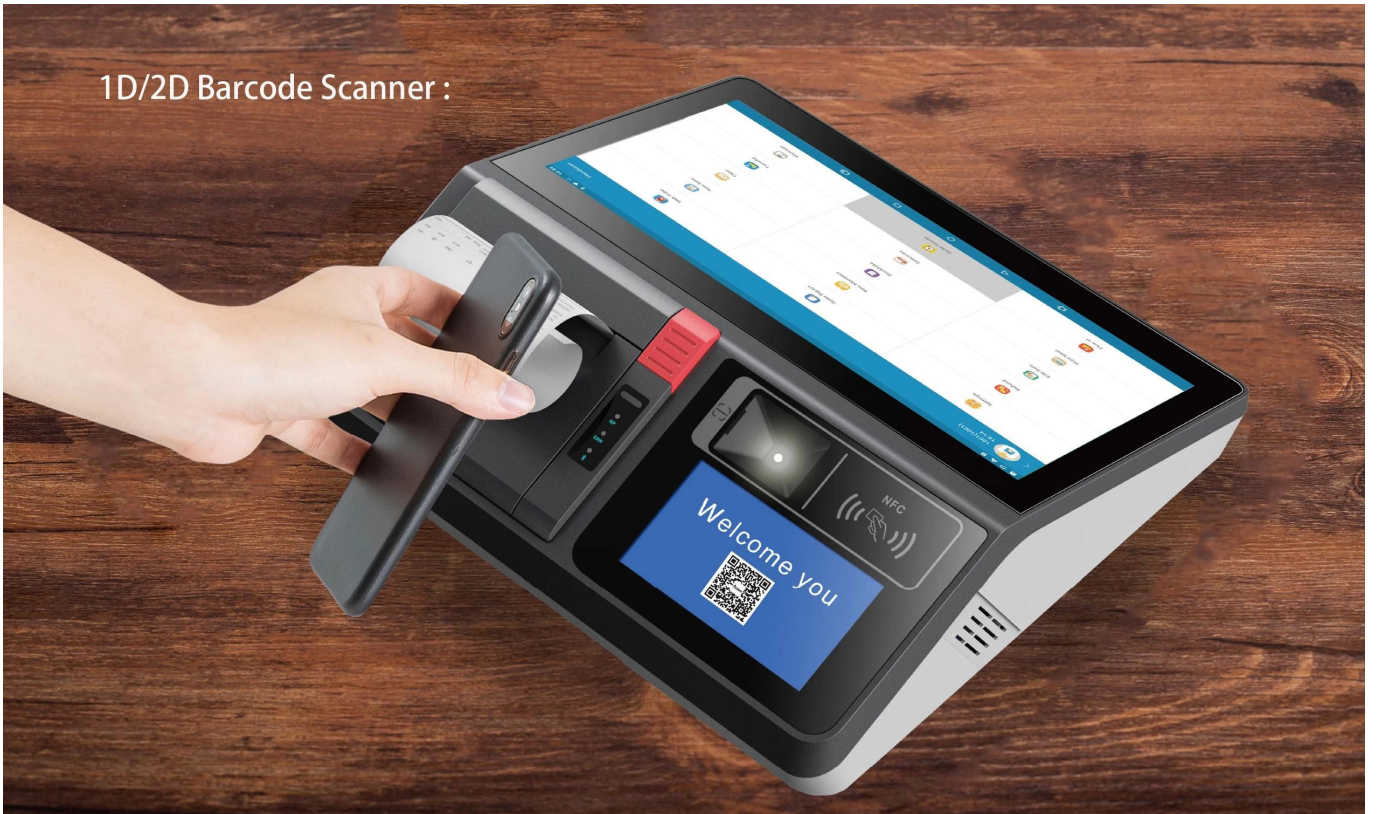

1D/2D Barcode Scanner :