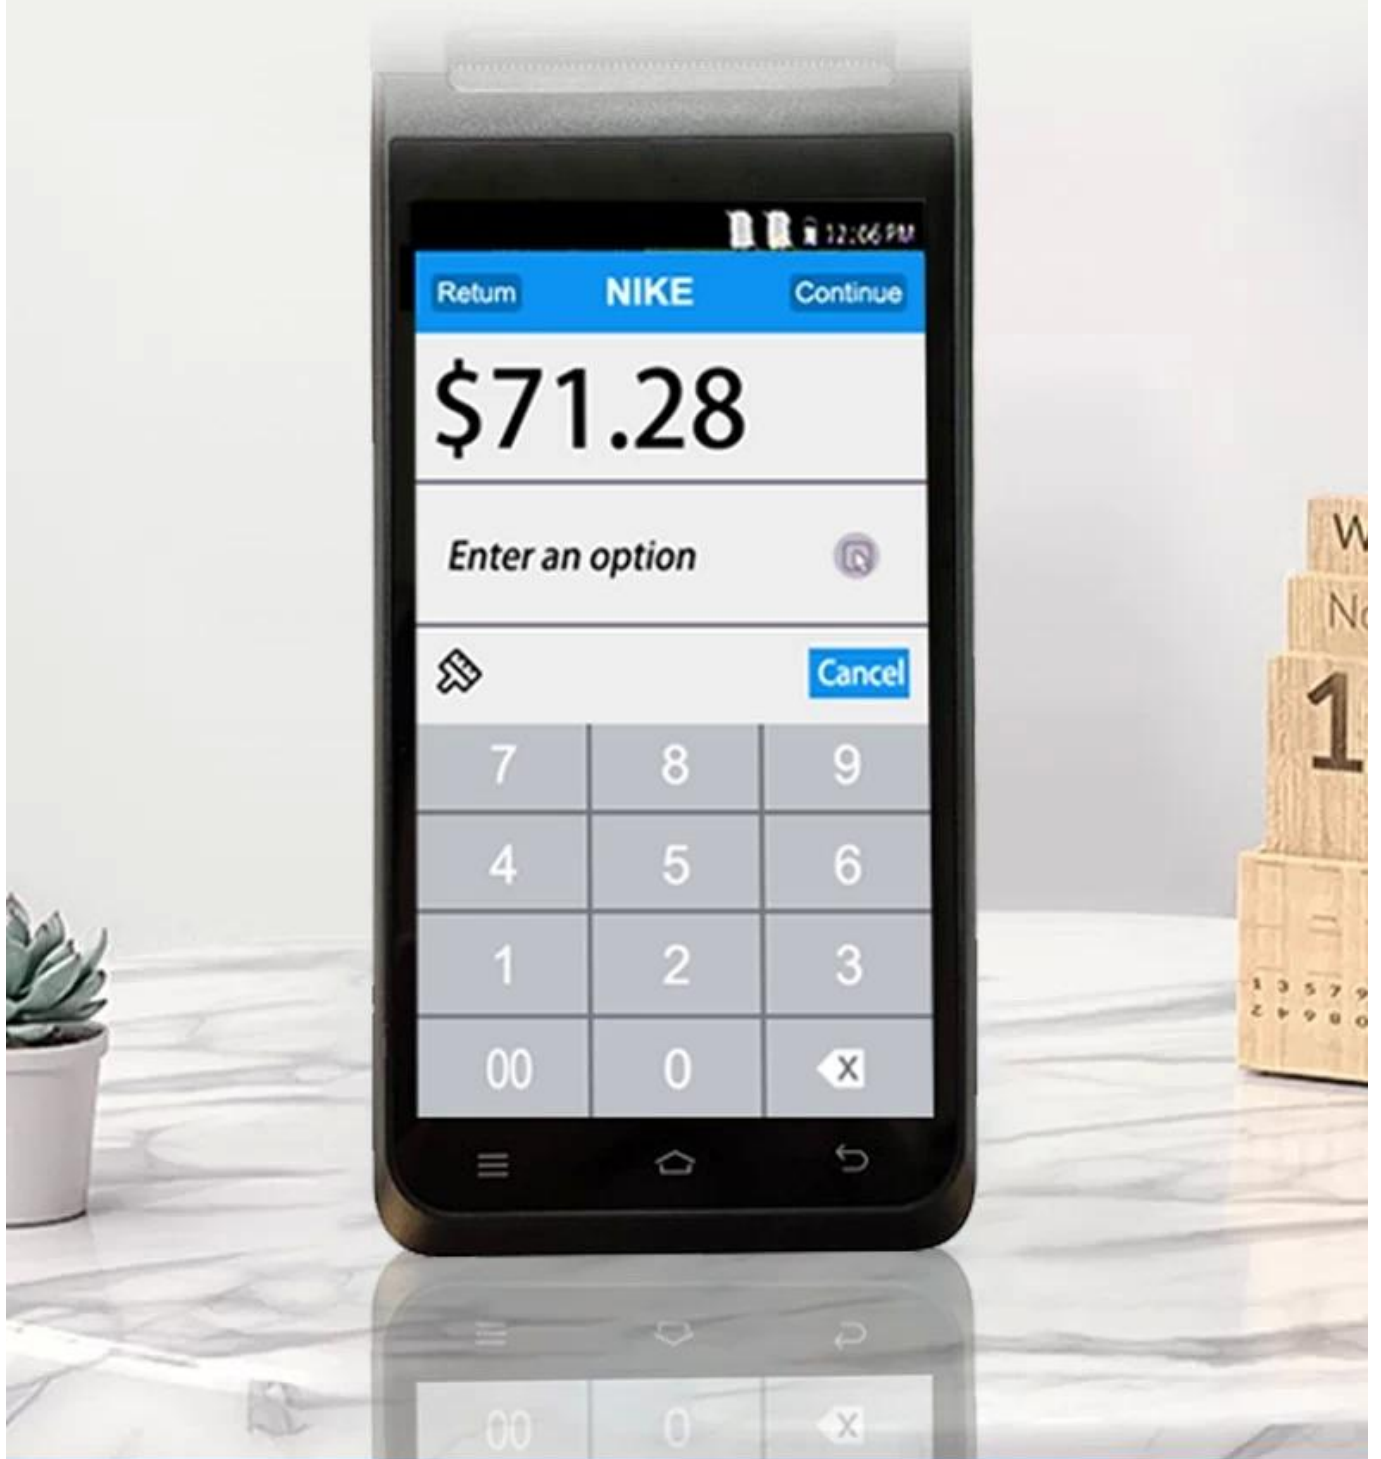

Built-in NFC Module

2G/3G/4G communication

Support Download APP from Google Play Store

High Quality and Performance, Your reliable POS

Large paper bin Print more durable

Can accommodate 42mm diameter thermal paper to avoid frequent paper changes and improve printing efficiency.

58mm

Maximum
paper width

42mm

Maximum
paper diameter

■ SMART PRINTING

Thermal Receipt / Label Printing

Built-in high speed 58mm thermal receipt and label printer

5.5-inch HD IPS Screen

720*1280 resolution, stable every pixel, allowing users to see more clearly

2D Barcode Scanner for Optional

5 Million Rear HD Camera
quickly identify barcodes QR codes
record important information

Scan code