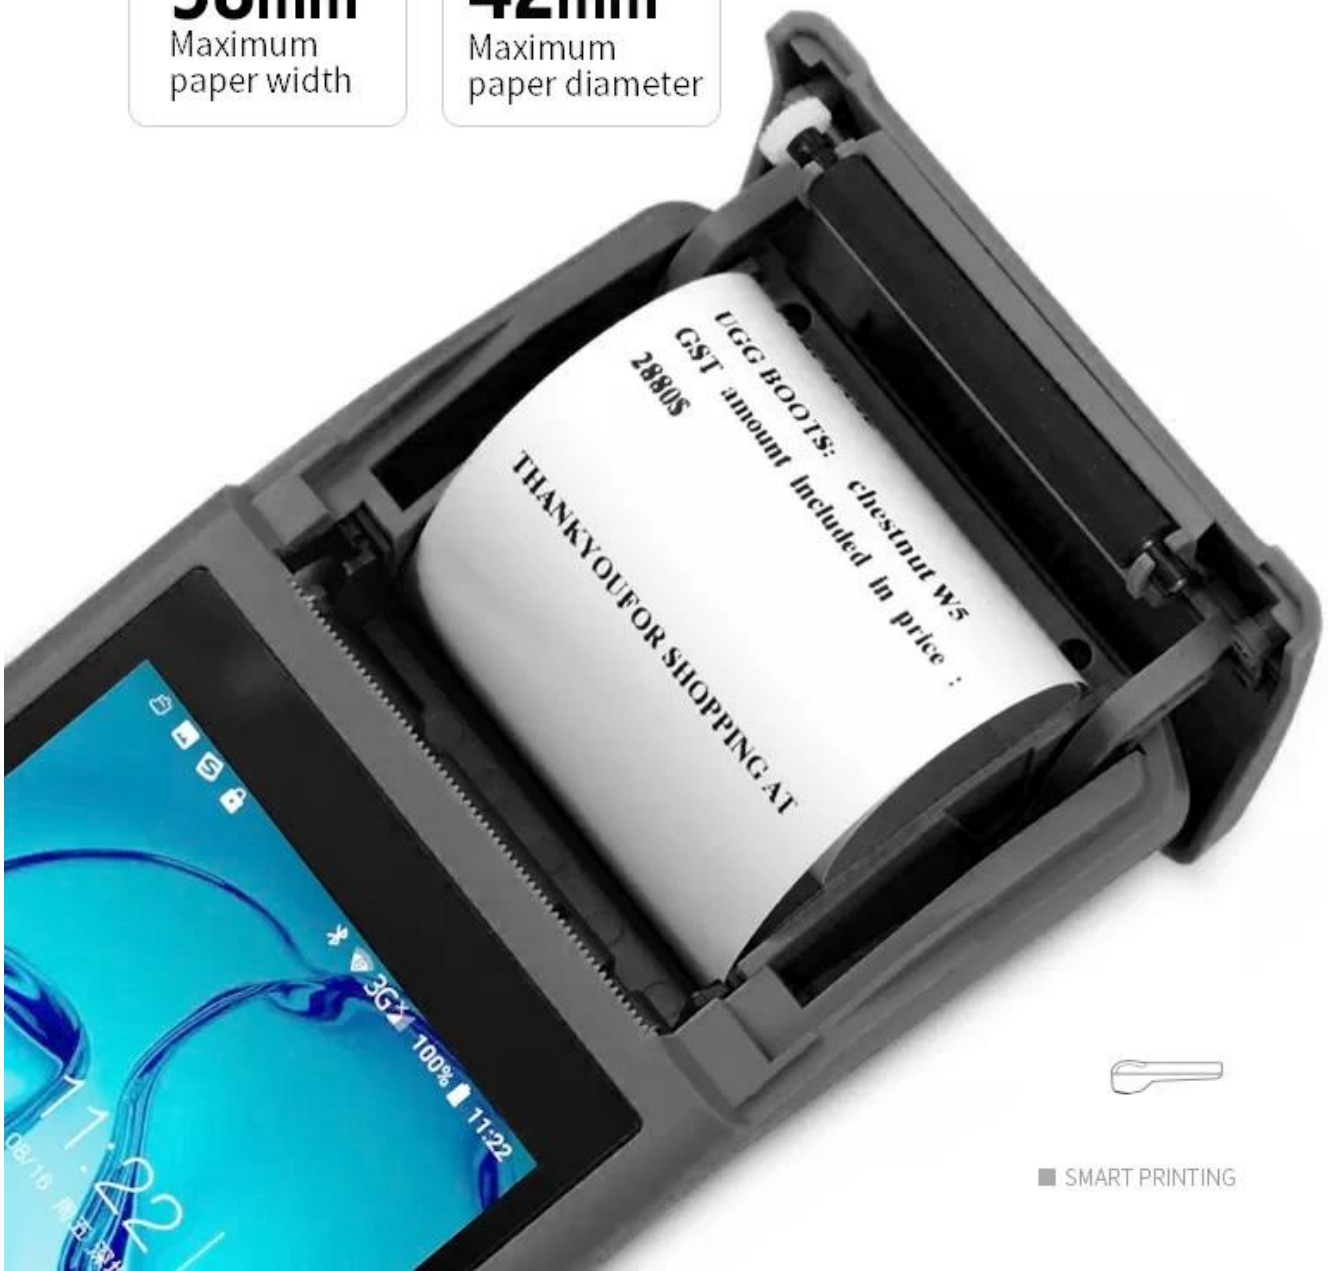

Support Download APP from Google Play Store

High Quality and Performance, Your reliable POS

Large paper bin Print more durable

Can accommodate 42mm diameter thermal paper to avoid frequent paper changes and improve printing efficiency.

58mm

Maximum
paper width

42mm

Maximum
paper diameter

■ SMART PRINTING

5.5-inch HD IPS Screen

1280*720 resolution, stable every pixel, allowing users to see more clearly

5 Million Rear HD Camera