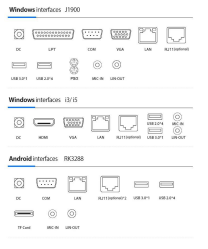

Product Interface